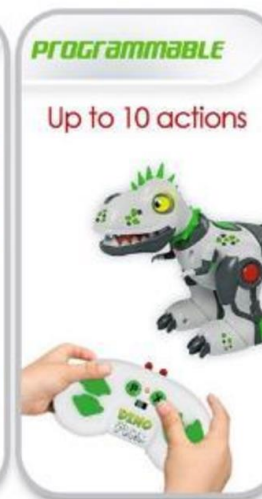

● ● **Program
& Play**

FUNCTIONS

 **2 CONTROL MODES**

 **FUNNY SOUNDS AND LED LIGHTS**

 **CHANNEL SELECTION:
3 FREQUENCIES AVAILABLE**

 **PROGRAMMABLE
UP TO 10 ACTIONS**

 **SPINS & TURNS
WITH CRAZY SOUNDS**

 **4 DIRECTIONS**

DINOPUNK

● ● Program & Play

CRAZY-BOTS

+5 años

FUNCTIONS

-  **2 CONTROL MODES**
-  **FUNNY SOUNDS AND LED LIGHT**
-  **CHANNEL SELECTION: 3 FREQUENCIES AVAILABLE**
-  **PROGRAMMABLE UP TO 10 ACTIONS**
-  **SPINS & TURNS WITH CRAZY SOUNDS**
-  **4 DIRECTIONS**